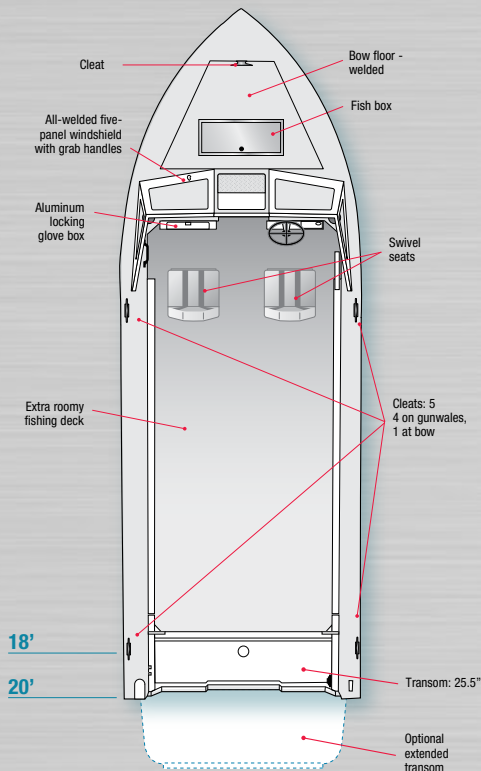

# PRO V

18 // 20

FRESHWATER RIVER & LAKE

TOP DOWN DRAWING

## MORE OPTIONS FOR MORE FISHING DAYS.

When you've promised your kids or your buddies a day hooking fish on the river, the Pro V will always make you look good. We took our best-selling Sportsman model and gave it more: more room for your crew, more stability to ensure their safety, and more hull strength for the days Mother Nature isn't cooperating. You'll find more fishing space and a wider hull than other boats in its class, as well as a more aggressive V and increased fuel capacity. The Pro V means one thing: more fishing days on the horizon than you thought were possible.

### A LONG-AWAITED EXTENDED TRANSOM ON AN EXTENDED HULL.

Experienced fishermen told us that our Pro V would be perfect if we would just add an extended transom—and so we have. In typical Hewescraft fashion, we built our new extended-bottom transom longer (by 7") and wider (48" instead of 24") than the competition. Our new "ET" provides more lateral stability and a longer-running surface than our closest competitor.

### EZ LOADER TRAILERS.

Your Hewescraft rugged aluminum boat deserves a trailer to match. EZ Loader's galvanized trailers deliver an exceptional value and a custom fit with your new Hewescraft.

MODEL	180 ET	200	200 ET
LENGTH	20' 8"	20' 4"	22' 8"
BEAM	94"	94"	94"
INSIDE DEPTH	29"	29"	29"
DEADRISE FORWARD	30°	30°	30°
DEADRISE AMIDSHIPS	15°	15°	15°
DEADRISE AFT	14°	14°	14°
BOTTOM GAUGE	.190"	.190"	.190"
BOTTOM WIDTH	72"	72"	72"
SIDE GAUGE	.100"	.100"	.100"
SIDE HEIGHT	31"	31"	31"
TRANSOM W x H	94" x 25.5"	94" x 25.5"	94" x 25.5"
PERSON CAPACITY	7	7	8
PERSON WT. CAPACITY (LBS)	1155	1155	1320
MAX WT. CAPACITY (LBS)	2070	1962	2662
MAX. HP	175	175	200
BOAT DRY WT. (LBS)	1725	1700	1925
FISHING COCKPIT (W x L)	80" x 138"	80" x 152"	80" x 162"
SEAT TO TRANSOM	98.5"	112"	122.5"
BOW LENGTH	36"	36"	36"
HARD-TOP CABIN HEIGHT	70"	70"	70"
HARD-TOP CABIN SIZE (W x L)	79.5" x 74"	79.5" x 74"	79.5" x 74"