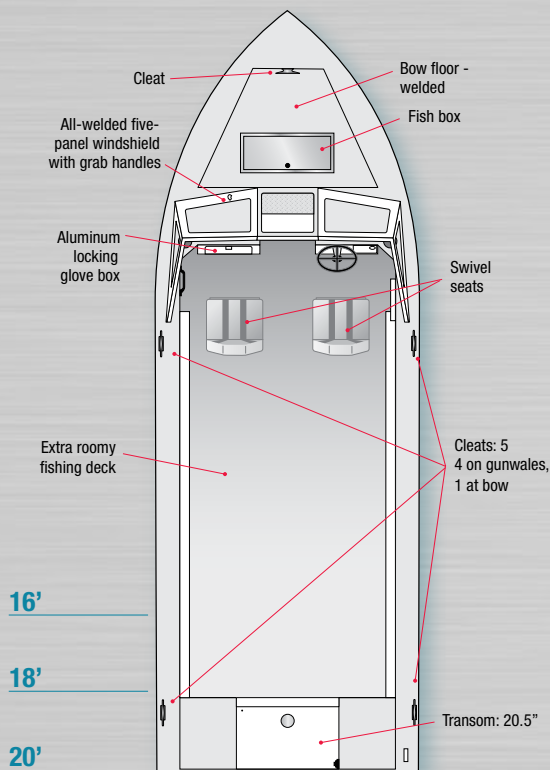

SPORTSMAN

16 // 18 // 20

FRESHWATER RIVER & LAKE

TOP DOWN DRAWING

WE'VE HANDLED SAFETY. YOU HANDLE THE FUN.

We've learned that the best way for your family to enjoy the lakes and rivers of the Pacific Northwest is to leave your worries behind. That's exactly why we created the Sportsman, which offers a combination of strength, safety, economy, and ease-of-use that no boat in its class can match. The Sportsman gives you the proven strength of our all-welded aluminum construction, yet it's still light enough to be quick on the water, easy to tow, and easy to store. And with its exclusive gunwale flotation system and high sides, the Sportsman is also light on concerns. That's something every family loves.

EZ LOADER TRAILERS.

Your Hewescraft rugged aluminum boat deserves a trailer to match. EZ Loader's galvanized trailers deliver an exceptional value and a custom fit with your new Hewescraft.

MODEL	160	180	200
LENGTH	16' 5"	18' 5"	20' 5"
BEAM	86"	86"	86"
INSIDE DEPTH	27"	27"	27"
DEADRISE FORWARD	31°	31°	31°
DEADRISE AMIDSHIPS	11°	11°	11°
DEADRISE AFT	10°	10°	10°
BOTTOM GAUGE	.160"	.160"	.160"
BOTTOM WIDTH	66"	66"	66"
SIDE GAUGE	.100"	.100"	.100"
SIDE HEIGHT	29"	29"	29"
TRANSOM W X H	85" X 20.5"	85" X 20.5"	85" X 20.5"
PERSON CAPACITY	4	5	7
PERSON WT. CAPACITY (LBS)	660	825	1155
MAX WT. CAPACITY (LBS)	1190	1452	1894
MAX. HP	90	115	150
BOAT DRY WT. (LBS)	1100	1200	1300
FISHING COCKPIT (W X L)	70" X 106"	70" X 129.5"	70" X 150"
SEAT TO TRANSOM	67"	90.5"	111"
BOW LENGTH	39"	39"	39"